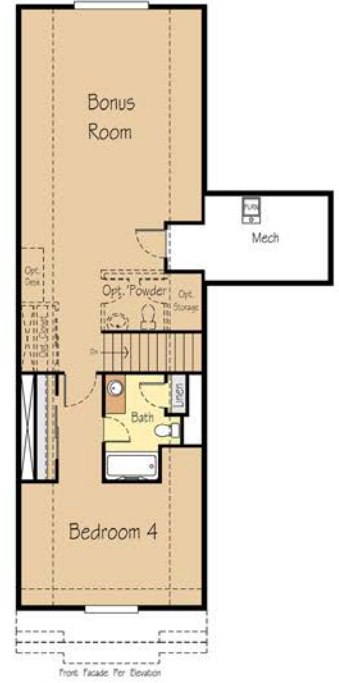

# The El Dorado | 4,123 SF | 4-6 Bedroom | 3.5-4.5 Bath

*Single level home with flexible upstairs options to fit your needs.*

- Wonderful, open concept kitchen and great room that are perfect for entertain.
- The den near the entry provides the perfect place for a home office, guest bedroom, or hobby room.
- Spacious 3-car garage keeps all the toys covered and provides plenty of storage.
- Other bedrooms are separated from the master suite creating the perfect setting for guests or teens.

# The El Dorado | 4,123 SF | 4-6 Bedroom | 3.5-4.5 Bath

Upper Floor

Alternate Layout B

5th Bedroom Option - Layout C

Alternate Layout w/ Powder Room Layout D

Opt. Large Custom Mud-Set Shower

Opt. Large Custom Glass Mud-Set Shower

Opt. Large Laundry Room

Opt. Full Bath w/ Laundry

Main Floor

Powder & Storage Option

4th Bedroom Option