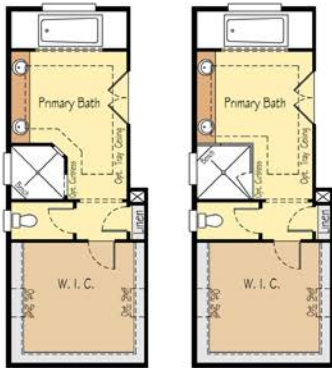

# The El Dorado | 4,123 SF | 4-6 Bedroom | 3.5-4.5 Bath

*Single level home with flexible upstairs options to fit your needs.*

- Wonderful, open concept kitchen and great room that are perfect for entertain.
- The den near the entry provides the perfect place for a home office, guest bedroom, or hobby room.
- Spacious 3-car garage keeps all the toys covered and provides plenty of storage.
- Other bedrooms are separated from the master suite creating the perfect setting for guests or teens.

# The El Dorado | 4,123 SF | 4-6 Bedroom | 3.5-4.5 Bath

Upper Floor

Alternate Layout B

5th Bedroom Option - Layout C

Alternate Layout w/ Powder Room Layout D

Opt. Large Custom Mud-Set Shower

Opt. Large Custom Glass Mud-Set Shower

Opt. Large Laundry Room

Opt. Full Bath w/ Laundry

Main Floor

Powder & Storage Option

4th Bedroom Option