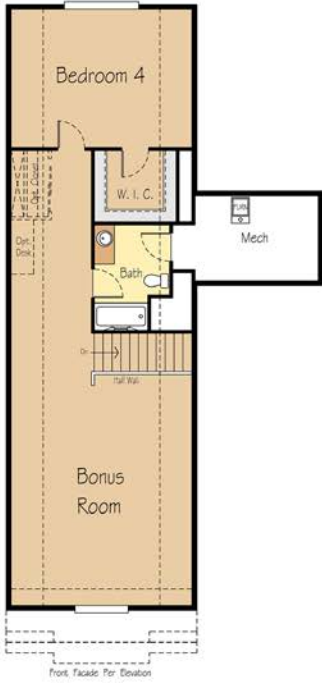

# The El Dorado | 4,123 SF | 4-6 Bedroom | 3.5-4.5 Bath

*Single level home with flexible upstairs options to fit your needs.*

- Wonderful, open concept kitchen and great room that are perfect for entertain.
- The den near the entry provides the perfect place for a home office, guest bedroom, or hobby room.
- Spacious 3-car garage keeps all the toys covered and provides plenty of storage.
- Other bedrooms are separated from the master suite creating the perfect setting for guests or teens.

# The El Dorado | 4,123 SF | 4-6 Bedroom | 3.5-4.5 Bath

Upper Floor

Alternate Layout B

5th Bedroom Option - Layout C

Alternate Layout w/ Powder Room Layout D

Opt. Large Custom Mud-Set Shower

Opt. Large Custom Glass Mud-Set Shower

Opt. Large Laundry Room

Opt. Full Bath w/ Laundry

Main Floor

Powder & Storage Option

4th Bedroom Option